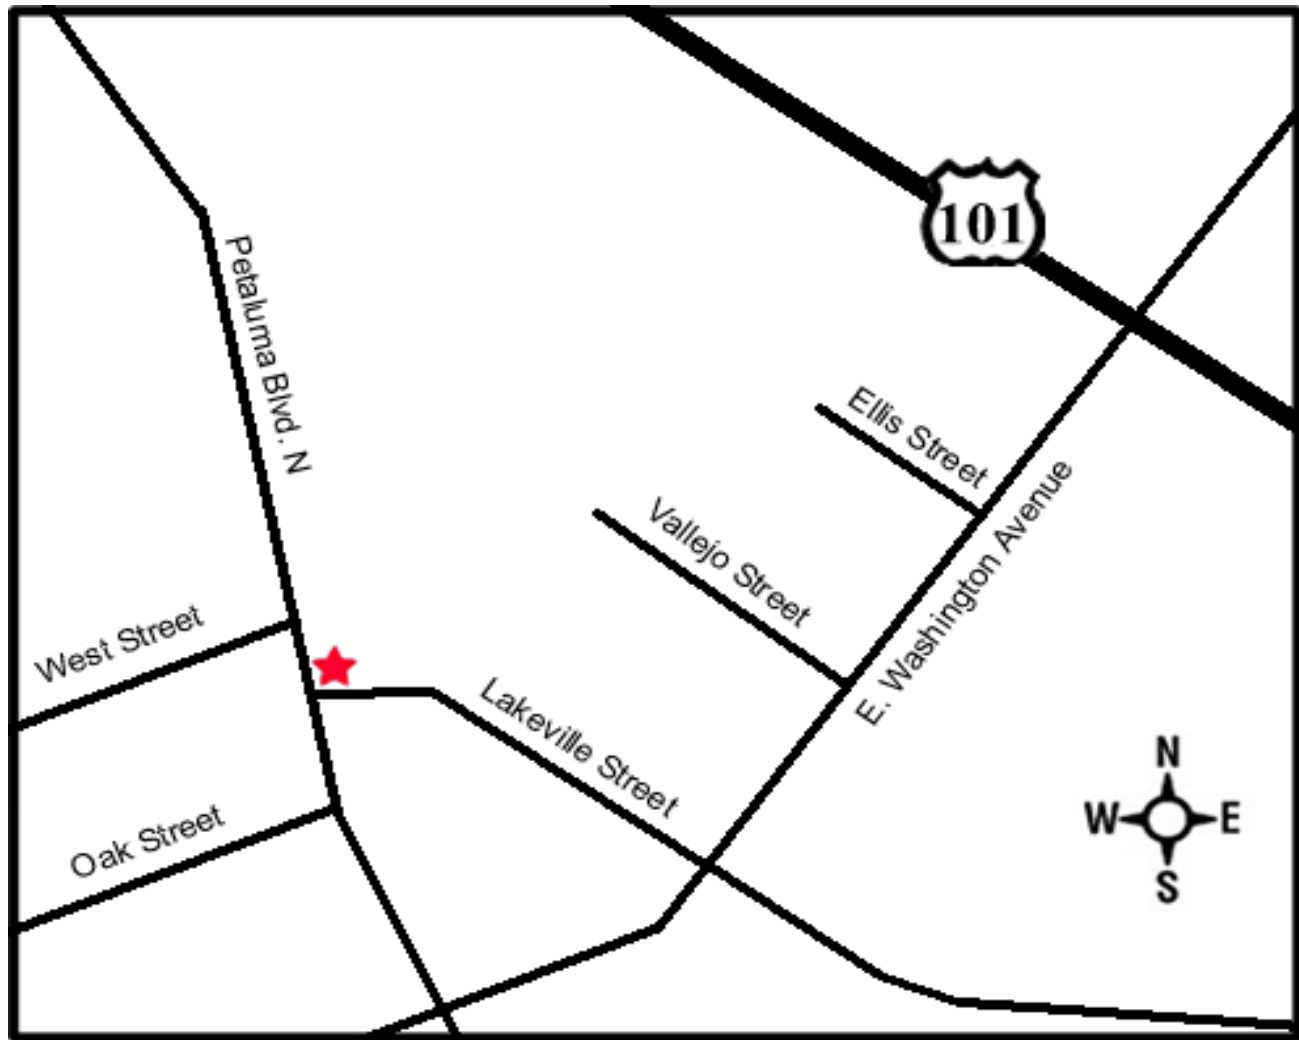

The Design Centre

Petaluma

616 Petaluma Blvd. North, Unit A
Petaluma, California 94952

707.763.8303 Fax: 707.763.8533

(map not to scale)

www.thedesigncentre.net

Design minded ... Quality oriented!